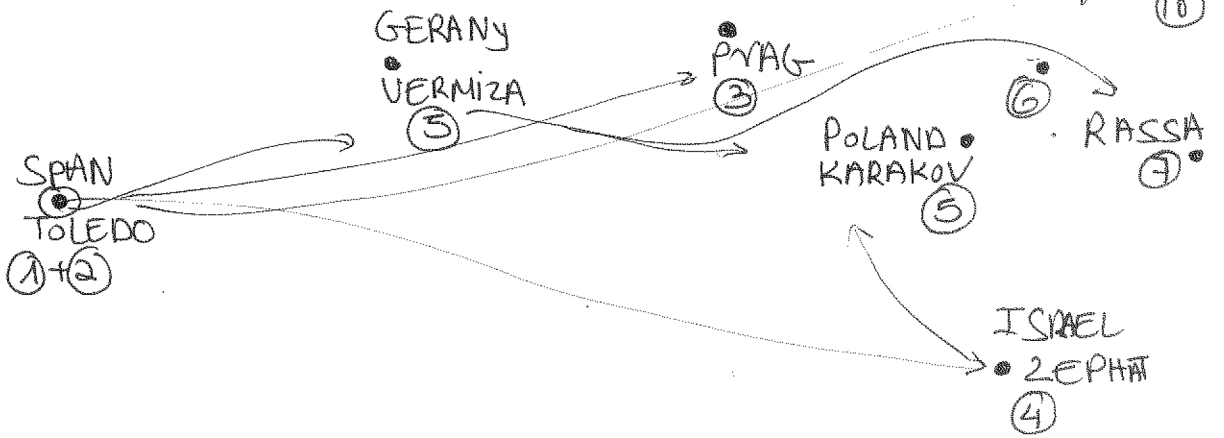

2/7/16
 Dear ISSIE:
 Good morning:

A MAP: of the Jewish Soul
 Zohar Kadosh, Mismot HATORA, KABALAH
 & HASIDUTH FOR MR: ISSIE KIRSH
 Grandson of Ms. Gittle Grinblatt.

"הנה, הנה" "30"
 • RIGA
 (8) (9)
 (10)

Dates:

1. Rabi Moshe' De' Leon: Spain: Toledo
 1240-1305: Zohar Kadosh
2. The Spanish expel: 1492
3. The MAHARAL KADOSH: 1520-1605
 : Prag
4. The Ari Kadosh: 1534-1572: ISRAEL
Sephar
5. The hidden Kabbalah: 1492-1730
 Incl: Rabi Yosef Yozfa: VERMIZA
 Rabi ELYAHOO BALSHEM
 Rabi ADAM BALSHEM: KARAKOV
 Rabi JOEL BALSHEM
6. Bal SHEM TOV: 1700-1760: Incl all
HASIDUTH
7. MAGID OF MEZERICH
 1710-1772
8. ADMOR ZAKEN: 1745-1812
9. RAV MOSHE' ILION: 1800 -
10. RAV REUVEN YITZHAK ILION (HIRSH) *
 Incl: ELKA SEGOR: RIGA 1830-1900
 GITTLE GRINBLATT: South AFRICA
 ROLAH-RIVA
 BASSA

from the book of:
 Dr. GitsDINER: The life, Torah & period of
 the MAHARAL / 1976

" Rabi Moshe' from POZNA the grand grandfather of
 the RASHAZ (RABINU SHME'OR ZALMAN: the admor ZAKEN)
 was the son of Rabi Yehuda MAKEVELI BAL: KOL Yehuda
 the son of Rabi Moshe' the son of Rabi Zevi HIRSH *
 the son in law of the MAHAL"
 The MAHAL had 1 son & 6 daughters (!)